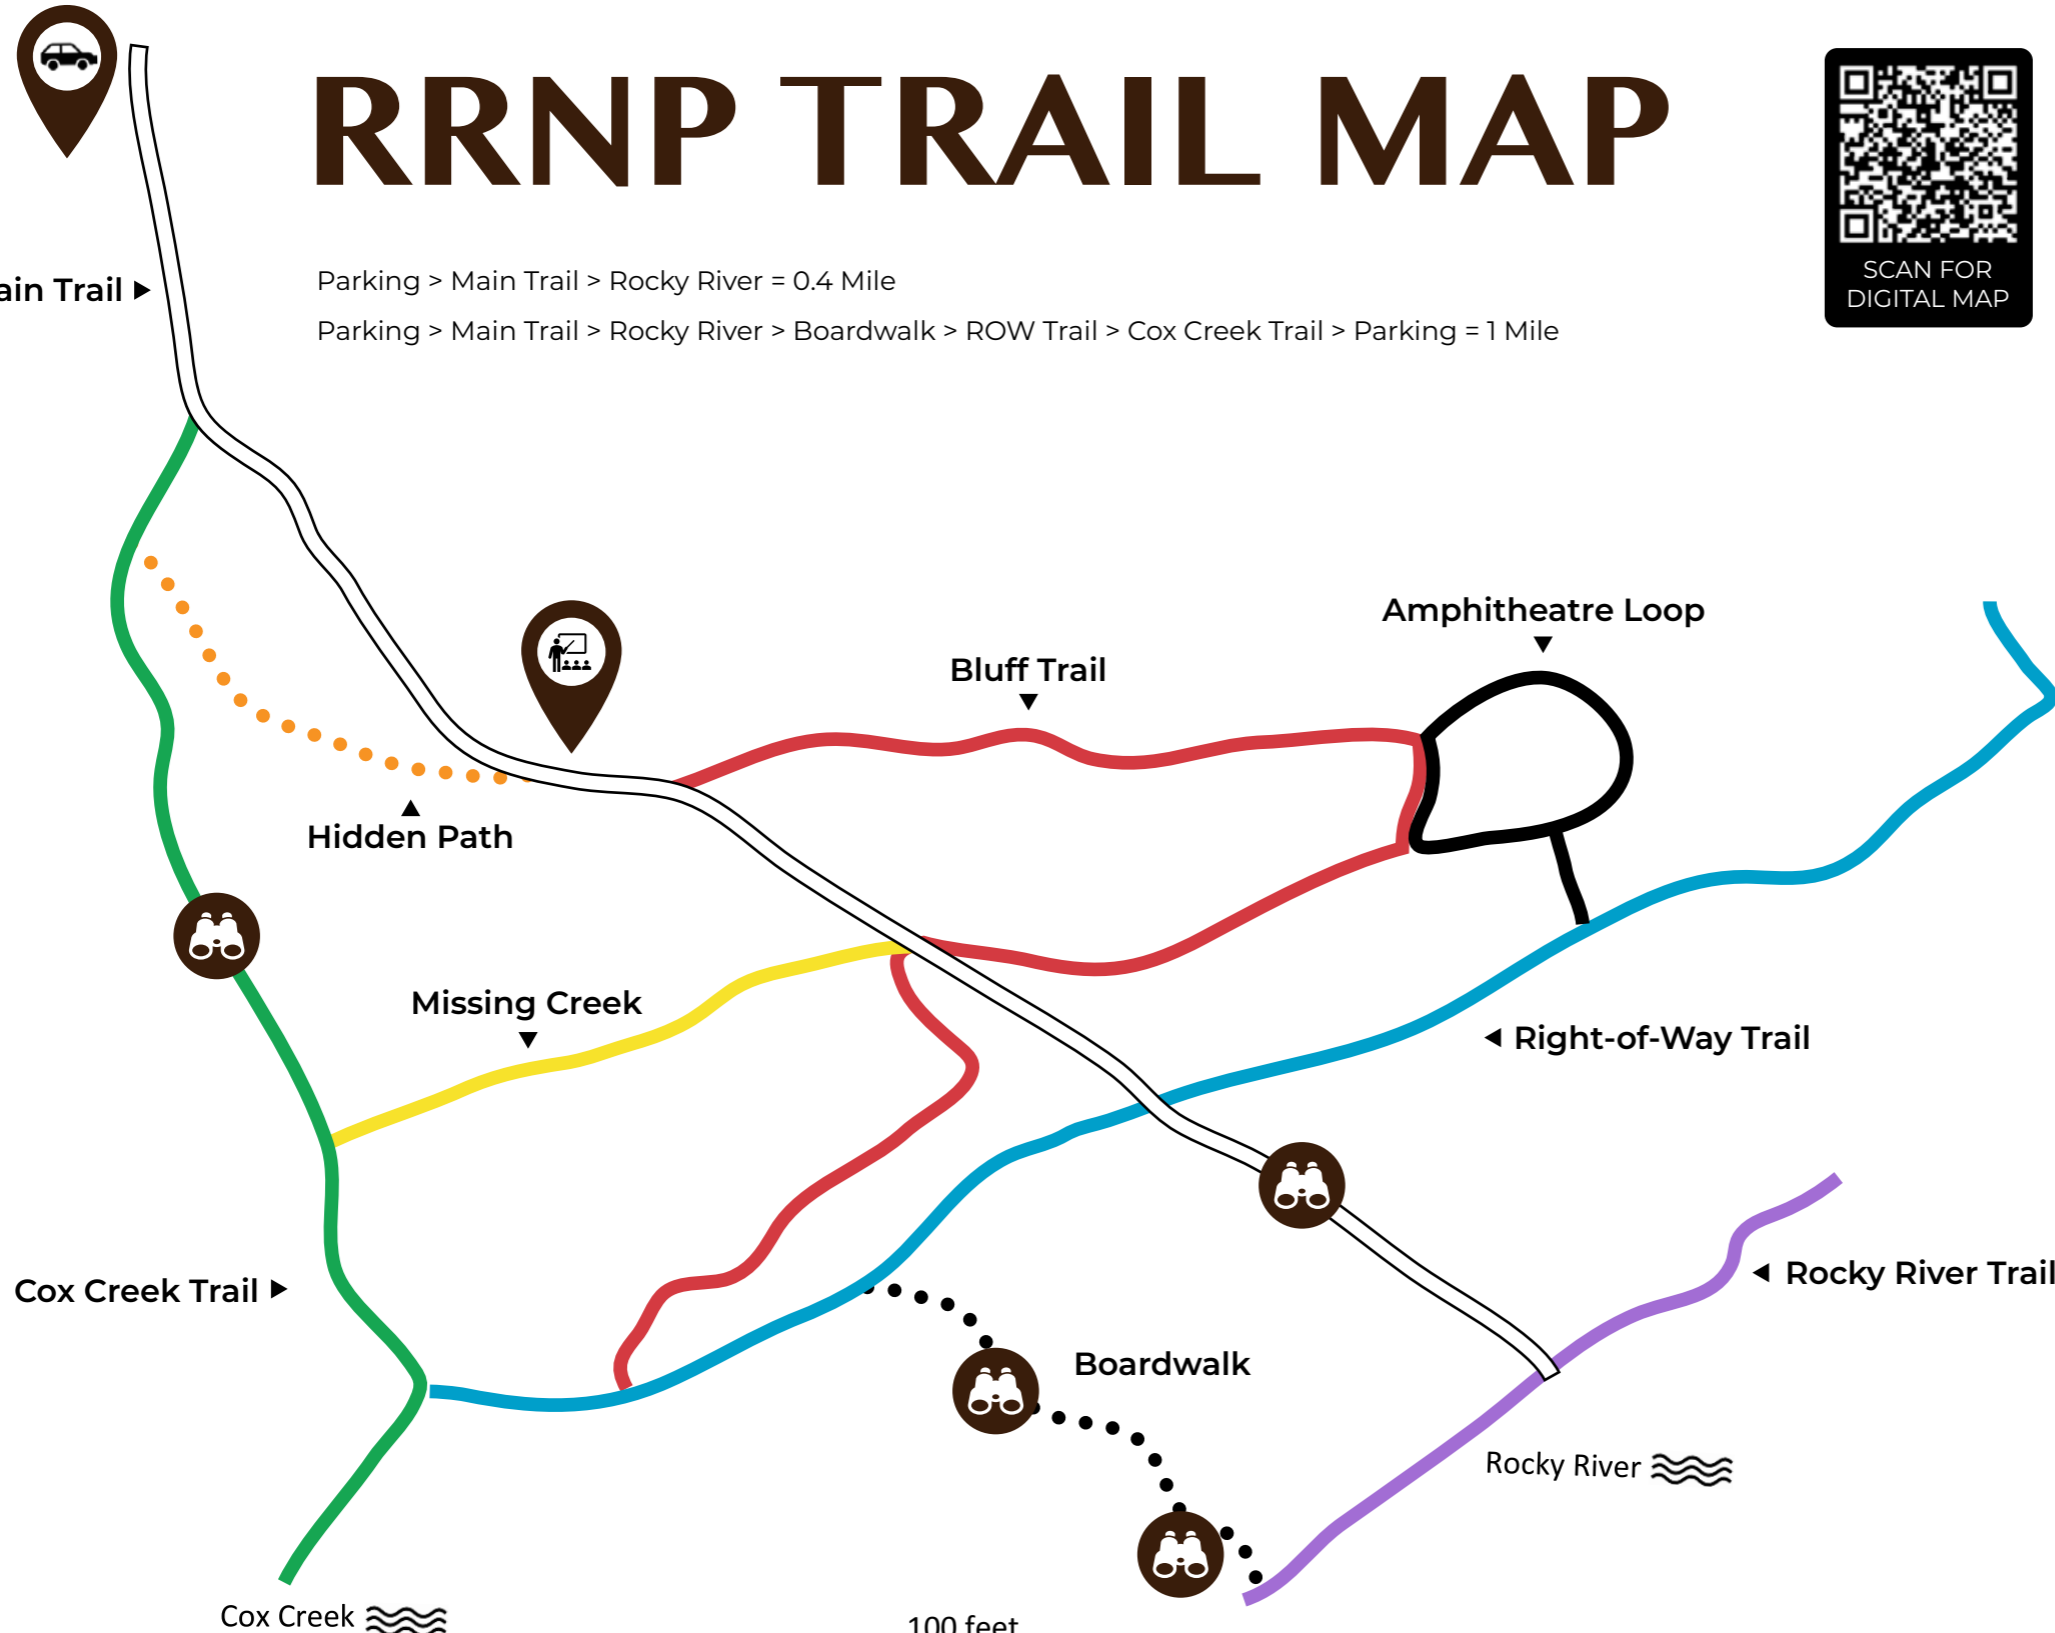

RRNP TRAIL MAP

Main Trail ▶

Parking > Main Trail > Rocky River = 0.4 Mile

Parking > Main Trail > Rocky River > Boardwalk > ROW Trail > Cox Creek Trail > Parking = 1 Mile

RRNP TRAILS

- Rocky River Trail
- Main Trail
- Hidden Path
- Cox Creek Trail
- Bluff Trail
- Right-of-Way Trail
- Missing Creek
- Amphitheatre Loop

- Parking Lot
- Outdoor Classroom
- Observation Deck

Emergency Contacts

Emergency: 911
 Campus Safety: 864.231.2060
 Park Director: 864.231.2178

Find Us On Social Media

- @RRNPatAU
- @RockyRiverNP
- @AU_RockyRiverNaturePark

@RockyRiverNaturePark